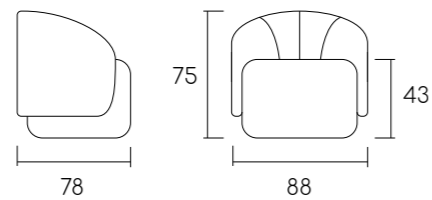

apple

by Studio Serra

Tecido 3A91

Poltrona com base giratória em aço carbono ou fixa.
Assento com espuma D 26 Soft.
Encosto com espuma D 35 Hiper Soft.

selene

by Studio Serra

Assento fixo com espuma D26 Soft e fibra manta.
Requadro em aço carbono.

Obs.: a quantidade e a forma dos quadrados podem variar.